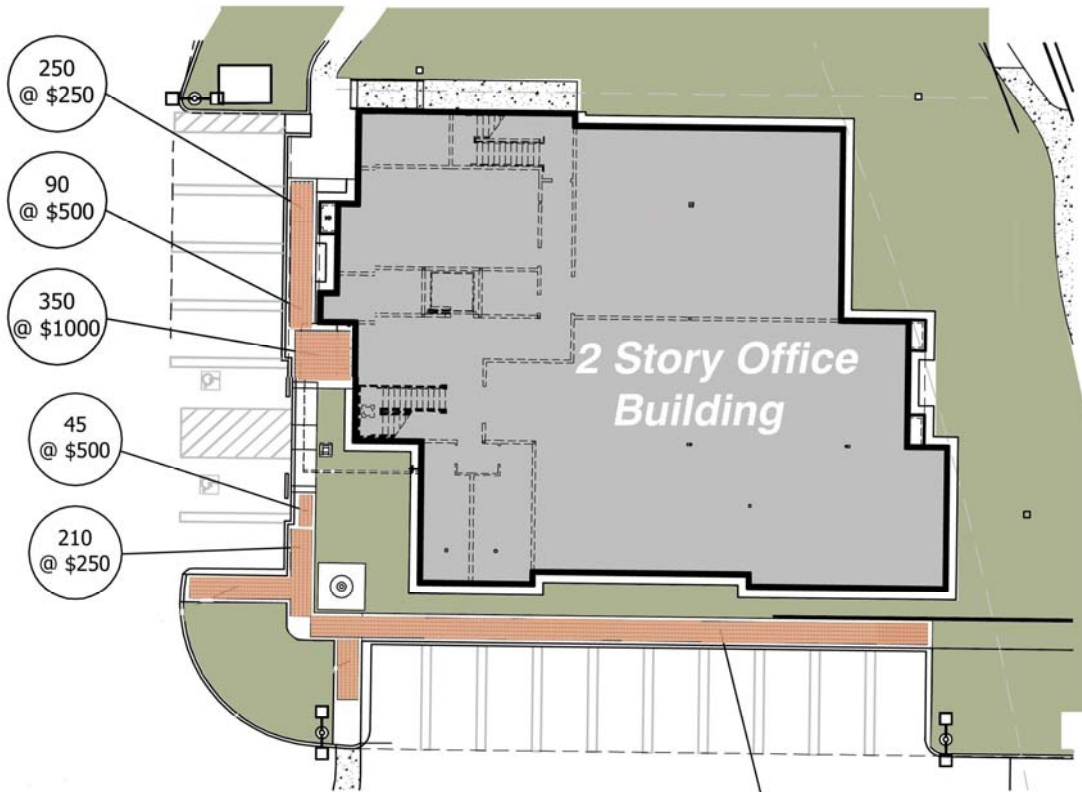

Kiwanis CAL - NEV - HA Foundation Office Building

Commemorative Brick Layout

TOTAL BRICKS = 2,835
(BASED ON 4" x 8" MODULE)

1500
@ \$150